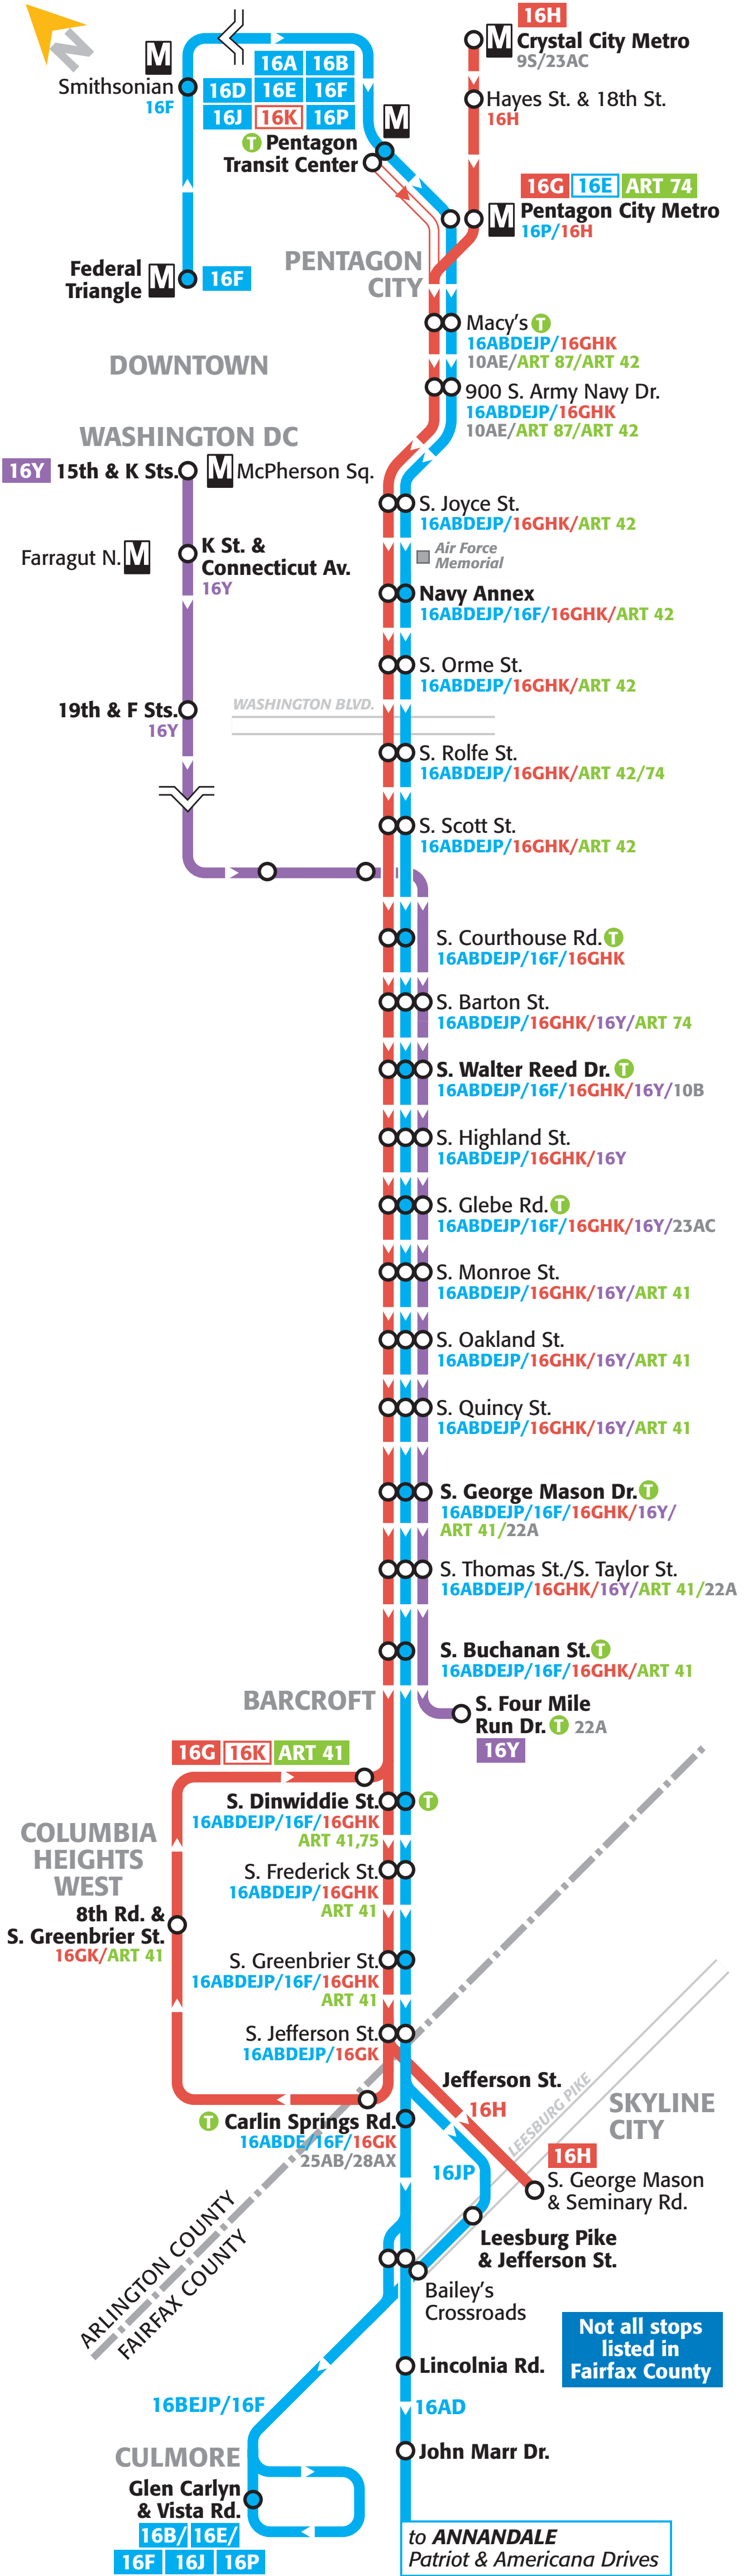

# WESTBOUND ROUTES ONLY

All stops on Columbia Pike in Arlington County are shown. Map Not to Scale

Not all stops listed in Fairfax County

to ANNANDALE  
Patriot & Americana Drives