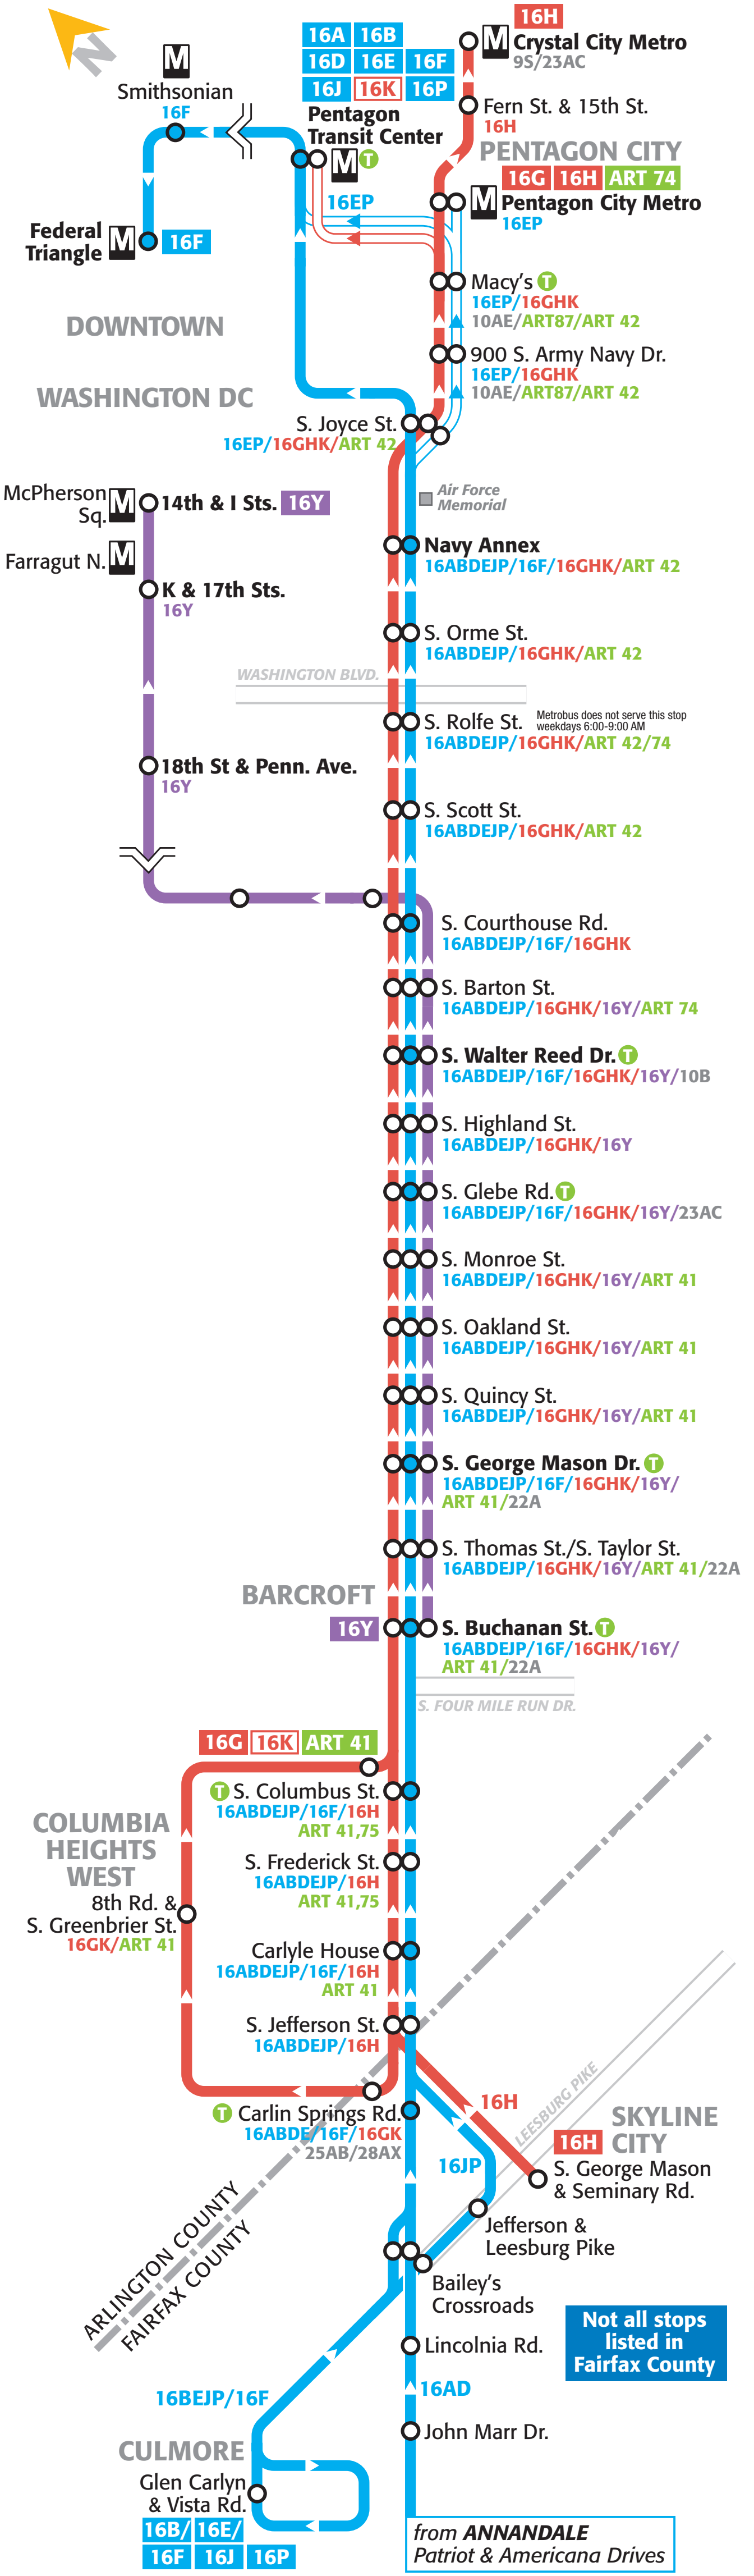

# EASTBOUND ROUTES ONLY

## Board Westbound Buses across the Street

All stops on Columbia Pike in Arlington County are shown. Map Not to Scale

MAP LEGEND		Bus Stop	
Terminal Point	16A	S. Frederick St.	○ (Routes serving this stop) 16AB/16GK (Limited stop) 16F
Metro rail Station	M	Transfer Point	○ (Transfer to route(s) shown) T
Metrobus Routes	16ABDEFJP (Blue), 16GHK (Red), 16Y (Purple)	Travel times between stops	Approximate travel times (shown in mins.) between stops (shown in bold) eastbound: 16A-P 7, 16G-K 7, 16Y 7

Approximate travel times are listed for an average daytime trip. Rush hour trips will take longer while early morning and late evening trips will be shorter.