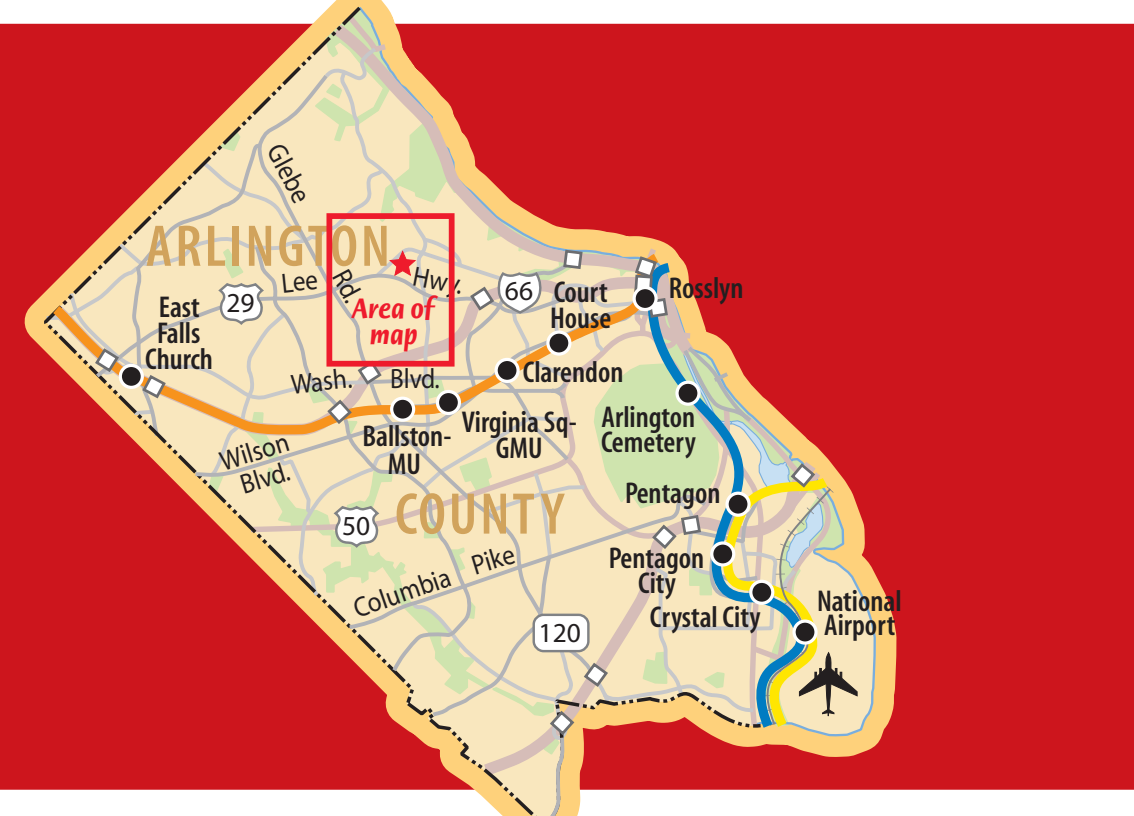

Metrobus and ART routes close to H-B Woodlawn Secondary/Stratford
(see Arlington County map for complete routes)

- ART 53:** E. Falls Church (M) - Ballston (M), via Williamsburg Blvd., Military Rd., and Quincy St.
- ART 62:** Court House (M) - Ballston (M), via Lorcom Ln.
- Metrobus 3A:** Annandale-Rosslyn (M), via Annandale Rd. and Lee Hwy.
- Metrobus 3B:** W. Falls Church (M) - Rosslyn (M), via W. Broad St. and Lee Hwy.
- Metrobus 3E:** E. Falls Church (M) - Rosslyn (M), via Lee Hwy.
- Metrobus 3Y:** N. Woodrow St. & 21st St. - Farragut Square, via Lee Hwy and Roosevelt Bridge
- Metrobus 15L:** GMU (Fairfax) - Rosslyn (M), via Rte. 123, Military Rd. and Lee Hwy.

- ART Bus Routes & Stops
- Metrobus Routes & Stops
- Off-Street Shared-Use Trail
- Selected Buildings

**You are
HERE!**