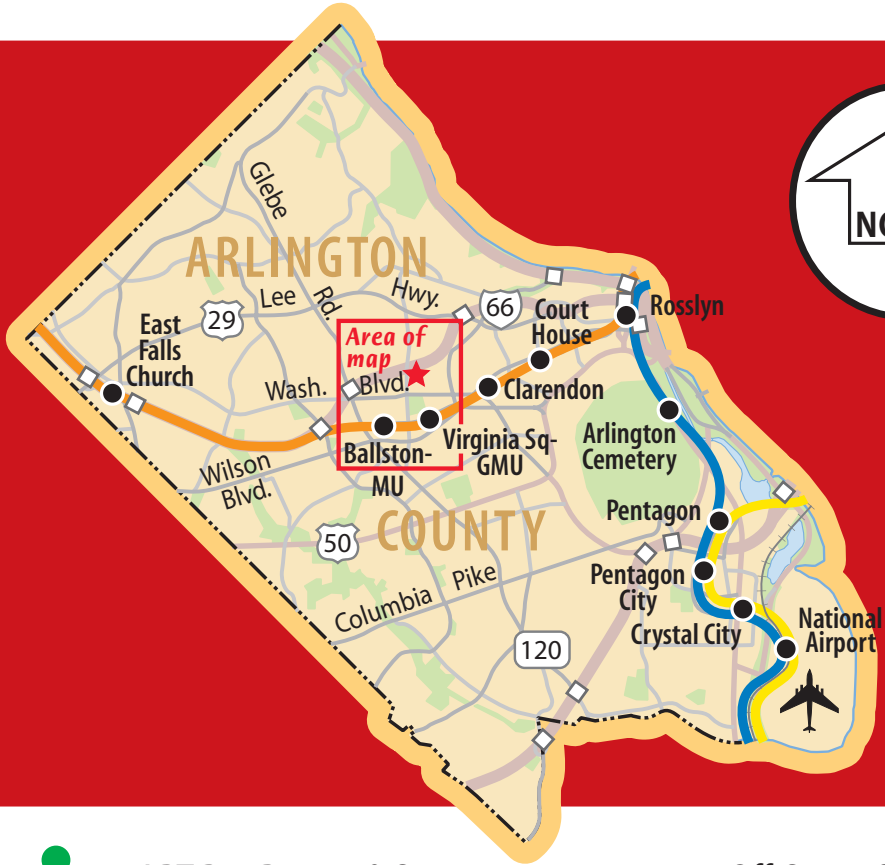

Metrobus and ART routes close to Teenage Parenting Program

(see Arlington County map for complete routes)

- ART 52:** E. Falls Church (M)-Ballston (M), via Sycamore St., Yorktown Blvd., George Mason Dr., Washington Blvd., and Quincy St.
- ART 53:** E. Falls Church (M)-Ballston (M), via Williamsburg Blvd., Military Rd., and Quincy St.
- ART 62:** Court House (M)-Ballston (M), via Lorcom Ln.
- Metrobus 38B:** Ballston (M)-Farragut Square, via Washington Blvd., Clarendon (M) Court House (M), Rosslyn (M), Key Bridge, and K St.

- ART Bus Routes & Stops
- Metrobus Routes & Stops
- Off-Street Shared-Use Trail
- Selected Buildings

**You are
HERE!**

Bowring Cartographic